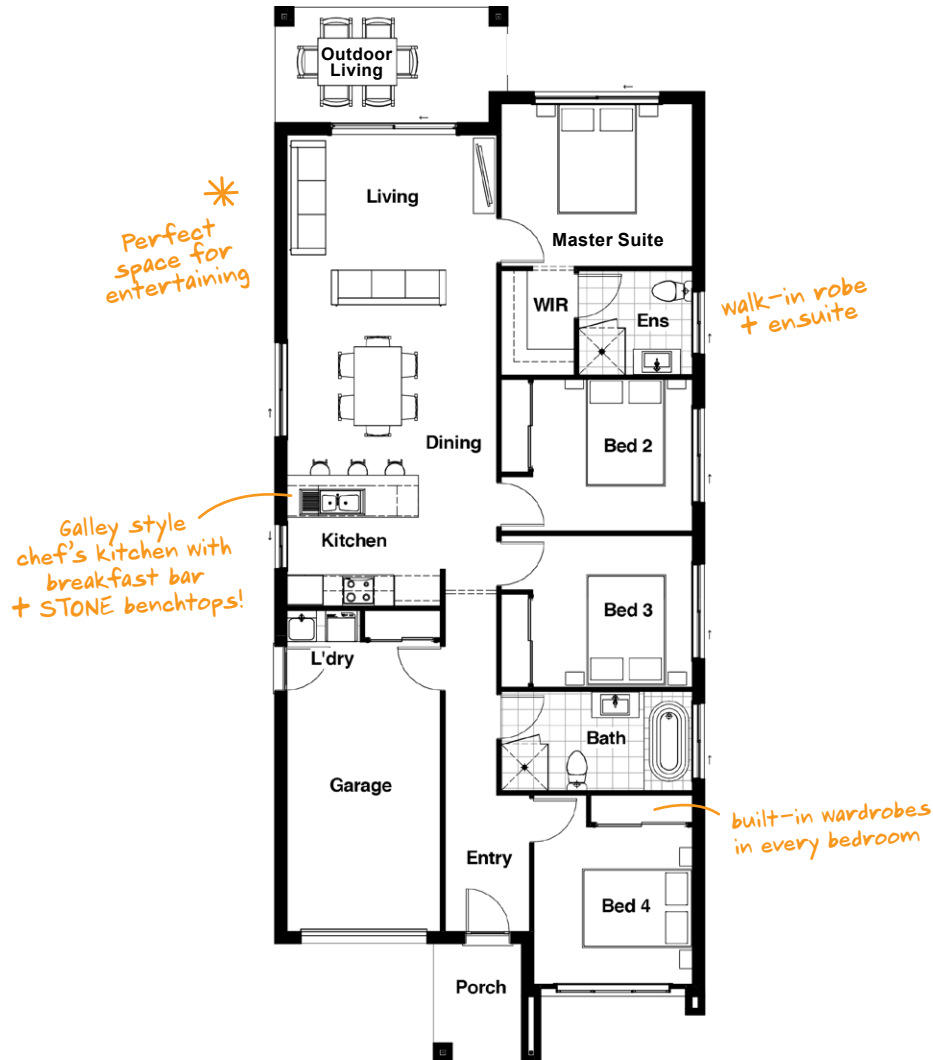

SINGLE  
STOREY

## NOVA 16 MODERN

🛏️ 4 🚿 2 🚗 1

With elegant looks and plenty of space for the whole family, you'll feel right at home in the Nova 16. Smartly designed as a comfortable four-bedroom home, the Nova can also be tweaked to become a three-bedroom home with two separate living rooms.

# NOVA 16 MODERN

#### HOME DIMENSIONS

Master Suite	3.1 x 3.6m
Bedroom 2	2.9 x 3.0m
Bedroom 3	2.9 x 3.0m
Bedroom 4	3.0 x 3.0m
Living	3.2 x 4.0m
Dining	3.2 x 4.0m
Outdoor Living	2.2 x 4.4m
Garage	5.5 x 2.9m

House length	20.0m
House width	8.1m